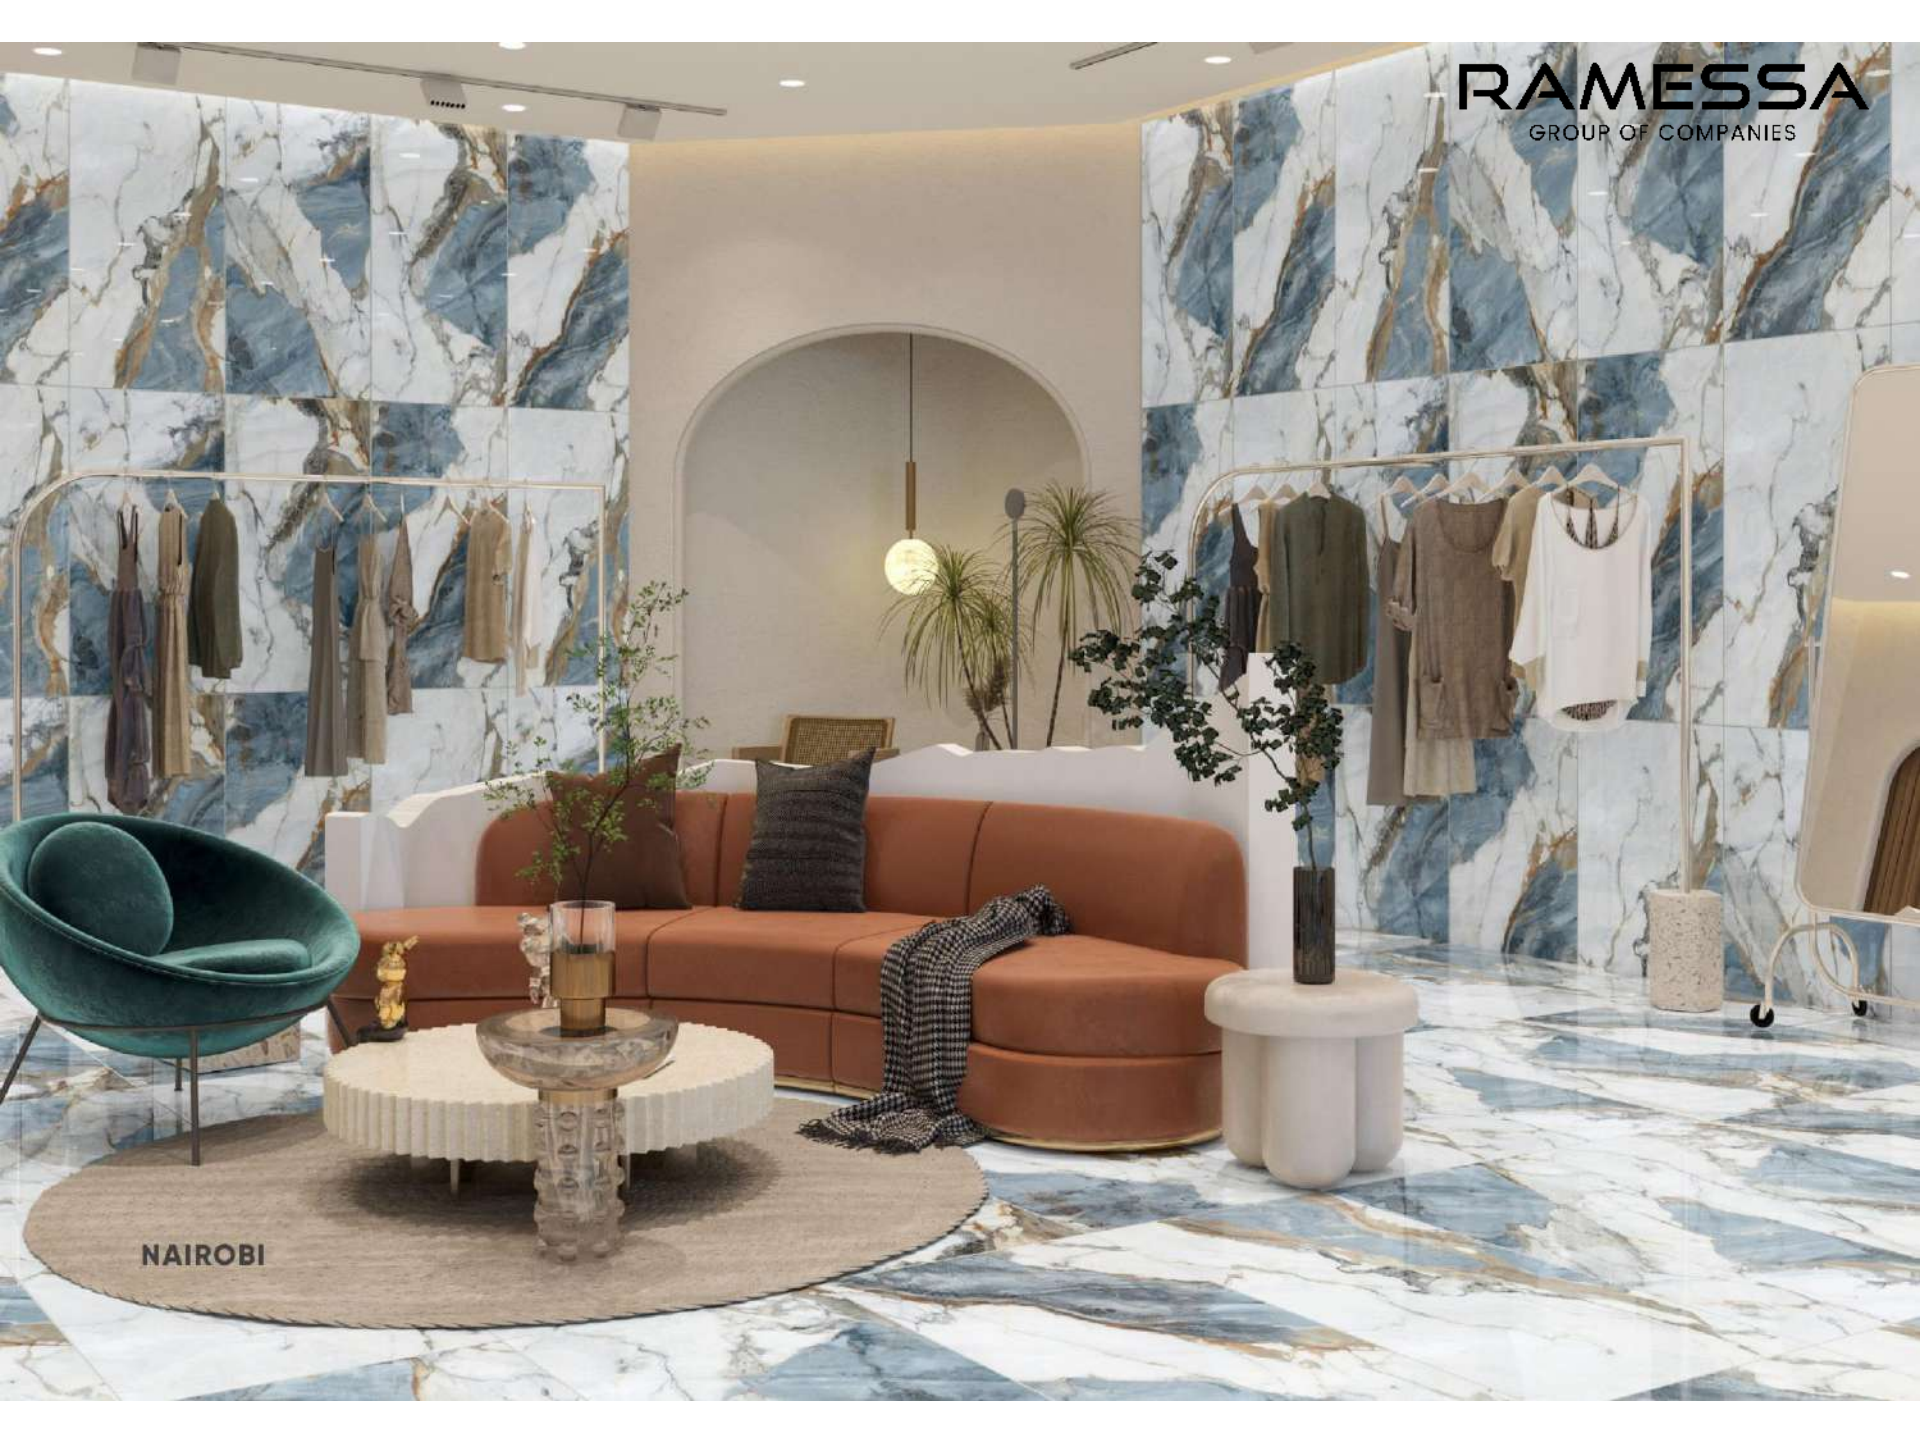

600X1200MM

Random 4

600X600MM

✦ 8.5MM Thickness

Random 8

NAIROBI

OKEN GOLD

✦ GLOSSY Finish