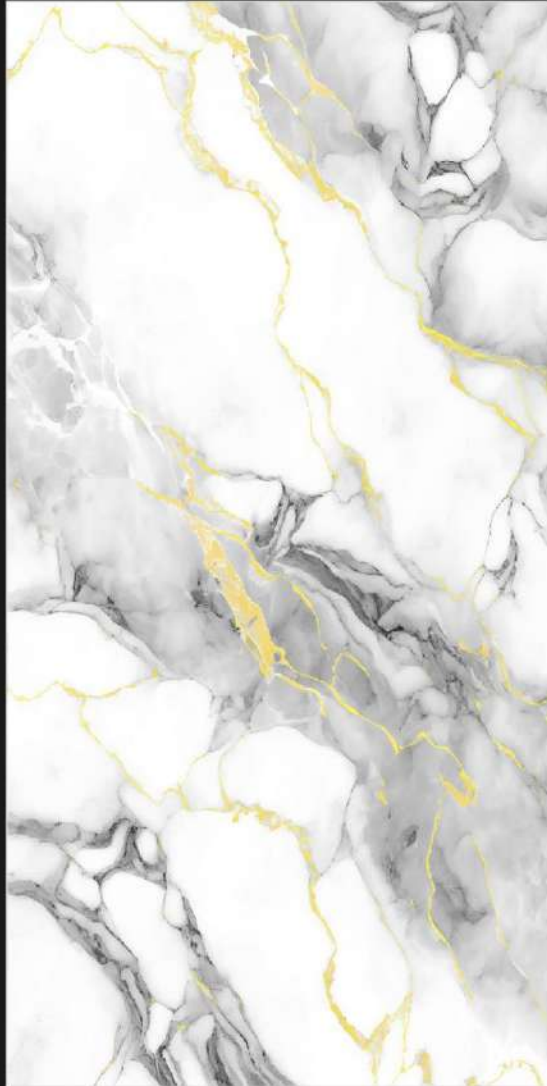

600X1200MM

Random 4

600X600MM

✦ 8.5MM Thickness

Random 8

FAB CLOUD

FOX WHITE

✦ GLOSSY Finish