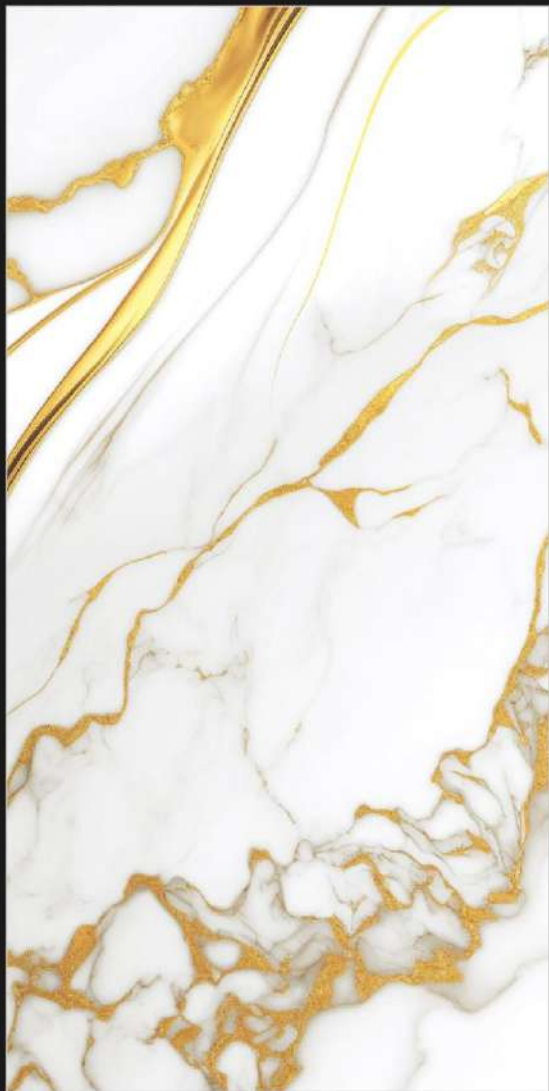

ATTICA GOLD

✦ GLOSSY Finish

✦ 9MM Thickness

600X1200MM

Random 3

600X600MM

✦ 8.5MM Thickness

Random 3