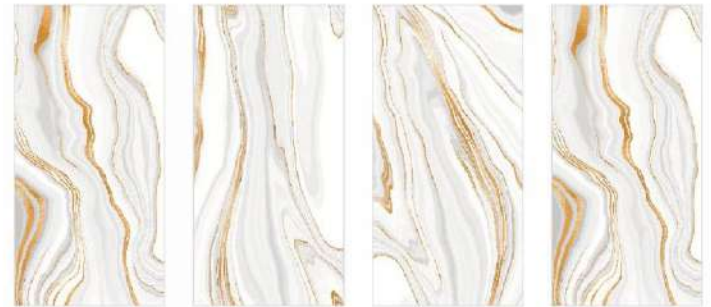

ALEX END

ASTORIA

✦ GLOSSY Finish

✦ 9MM Thickness

600X1200MM

Random 3

600X600MM

✦ 8.5MM Thickness